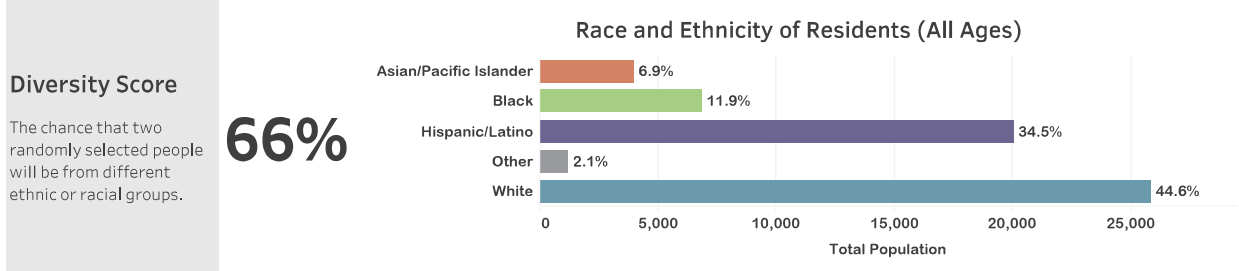

WHITE PLAINS

2018 COMMUNITY SNAPSHOT

There are 57,925 residents in the WHITE PLAINS School District.

DEMOGRAPHICS

EDUCATION

GPS 4Kids = GPS4Kids Indicator

SOCIOECONOMICS

Percent of Children and Young Adults considered Poor or Low Income in WHITE PLAINS

Percentage of Births to Mothers with Late (3rd Trimester) or No Prenatal Care by Zip Code (2012-14)

Zip Code	Percentage
10528	2.5%
10530	0.5%
10580	0.5%
10583	0.9%
10601	4.0%
10603	2.6%
10604	4.3%
10605	2.0%
10606	3.3%
10607	3.8%