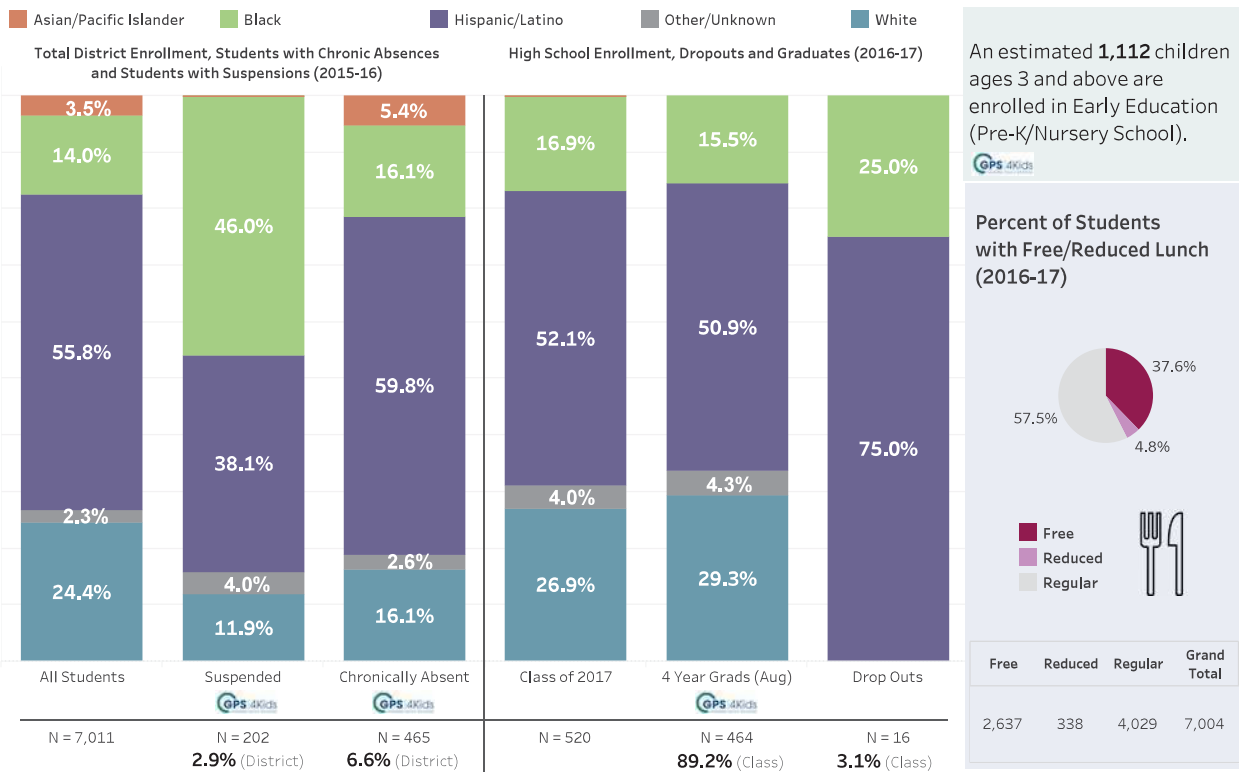

WHITE PLAINS

2018 COMMUNITY SNAPSHOT

There are 57,925 residents in the WHITE PLAINS School District.

DEMOGRAPHICS

EDUCATION

GPS 4Kids = GPS4Kids Indicator

SOCIOECONOMICS

Percent of Children and Young Adults considered Poor or Low Income in WHITE PLAINS

Percentage of Births to Mothers with Late (3rd Trimester) or No Prenatal Care by Zip Code (2012-14)

Zip Code	Percentage
10528	2.5%
10530	0.5%
10580	0.5%
10583	0.9%
10601	4.0%
10603	2.6%
10604	4.3%
10605	2.0%
10606	3.3%
10607	3.8%