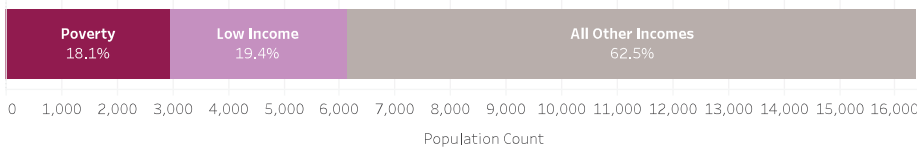

WHITE PLAINS

2018 COMMUNITY SNAPSHOT

There are 57,925 residents in the WHITE PLAINS School District.

DEMOGRAPHICS

EDUCATION

GPS 4Kids = GPS4Kids Indicator

SOCIOECONOMICS

Percent of Children and Young Adults considered Poor or Low Income in WHITE PLAINS

Percentage of Births to Mothers with Late (3rd Trimester) or No Prenatal Care by Zip Code (2012-14)

Zip Code	Percentage
10528	2.5%
10530	0.5%
10580	0.5%
10583	0.9%
10601	4.0%
10603	2.6%
10604	4.3%
10605	2.0%
10606	3.3%
10607	3.8%