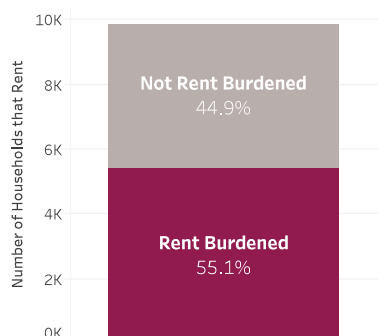

WHITE PLAINS

2018 COMMUNITY SNAPSHOT

There are 57,925 residents in the WHITE PLAINS School District.

DEMOGRAPHICS

EDUCATION

GPS 4Kids = GPS4Kids Indicator

SOCIOECONOMICS

Percent of Children and Young Adults considered Poor or Low Income in WHITE PLAINS

Percentage of Births to Mothers with Late (3rd Trimester) or No Prenatal Care by Zip Code (2012-14)

Zip Code	Percentage
10528	2.5%
10530	0.5%
10580	0.5%
10583	0.9%
10601	4.0%
10603	2.6%
10604	4.3%
10605	2.0%
10606	3.3%
10607	3.8%

Rent-Burdened Households (spending more than 30% of household income on rent)

Median Income (for families with children under 18)

\$88,681

Homeless Students (in public school system)

197

Children under 18 with Public Health Insurance (estimated)