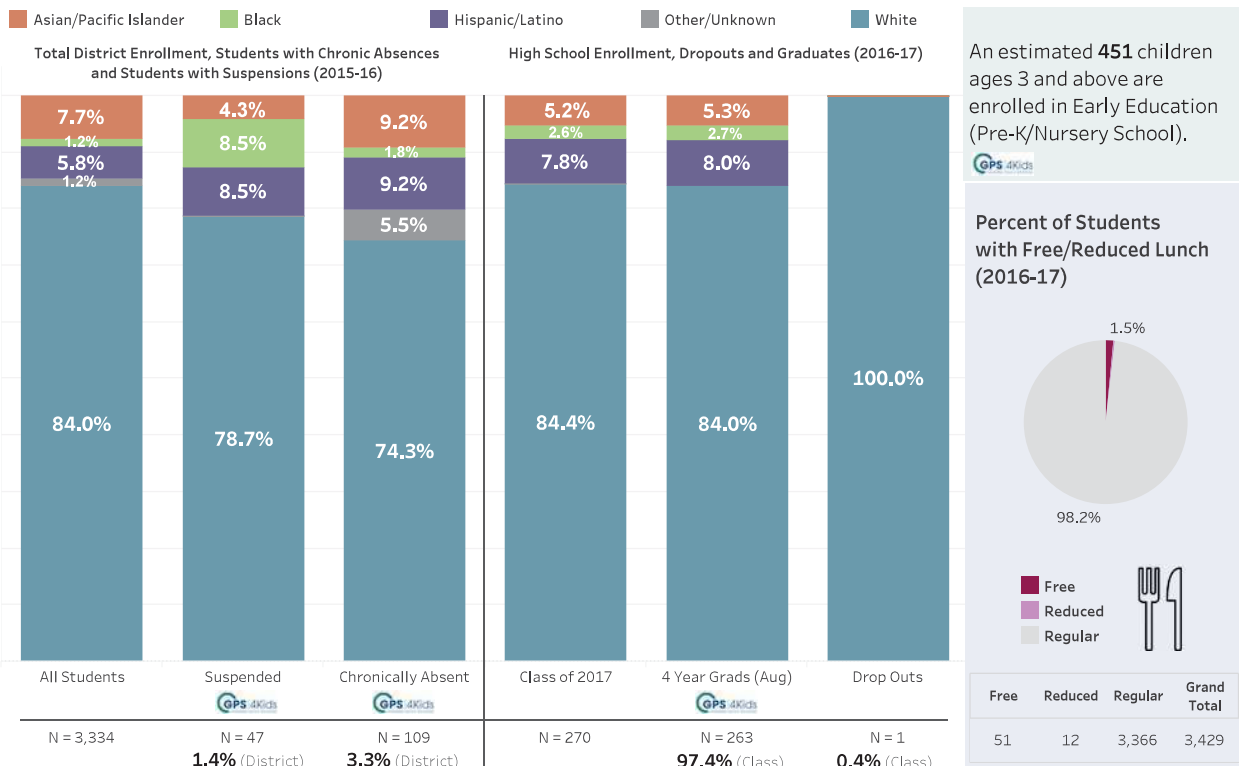

RYE CITY

2018 COMMUNITY SNAPSHOT

There are 14,861 residents in the RYE CITY School District.

DEMOGRAPHICS

EDUCATION

GPS 4Kids = GPS4Kids Indicator

SOCIOECONOMICS