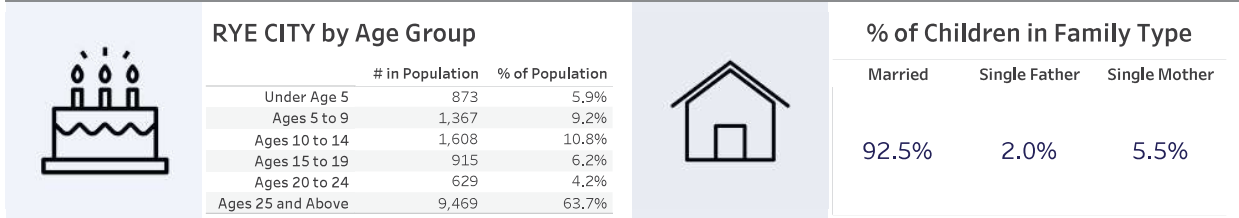

RYE CITY

2018 COMMUNITY SNAPSHOT

There are 14,861 residents in the RYE CITY School District.

DEMOGRAPHICS

EDUCATION

GPS 4Kids = GPS4Kids Indicator

SOCIOECONOMICS