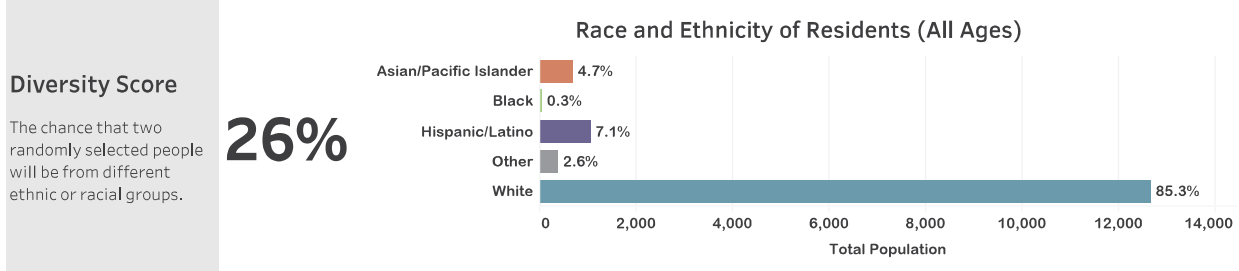

RYE CITY

2018 COMMUNITY SNAPSHOT

There are 14,861 residents in the RYE CITY School District.

DEMOGRAPHICS

EDUCATION

GPS 4Kids = GPS4Kids Indicator

SOCIOECONOMICS