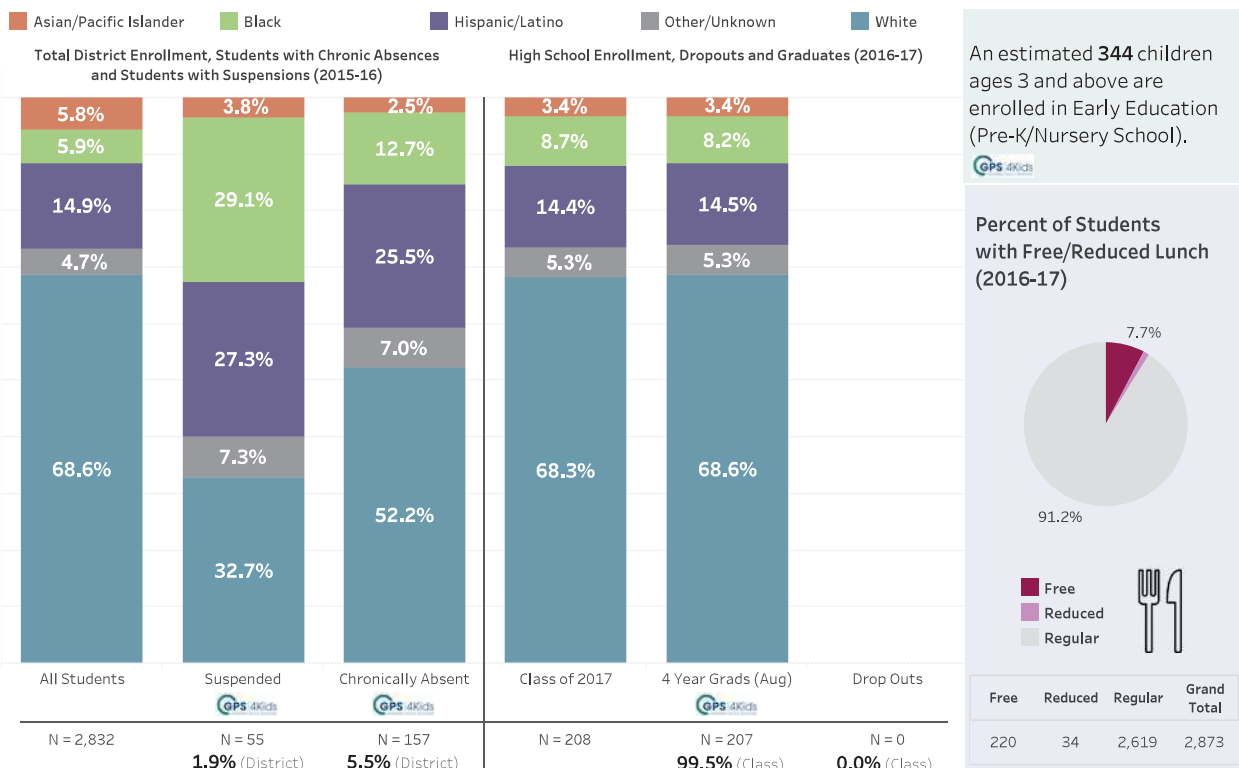

PELHAM

2018 COMMUNITY SNAPSHOT

There are 12,560 residents in the PELHAM School District.

DEMOGRAPHICS

EDUCATION

GPS 4Kids = GPS4Kids Indicator

SOCIOECONOMICS