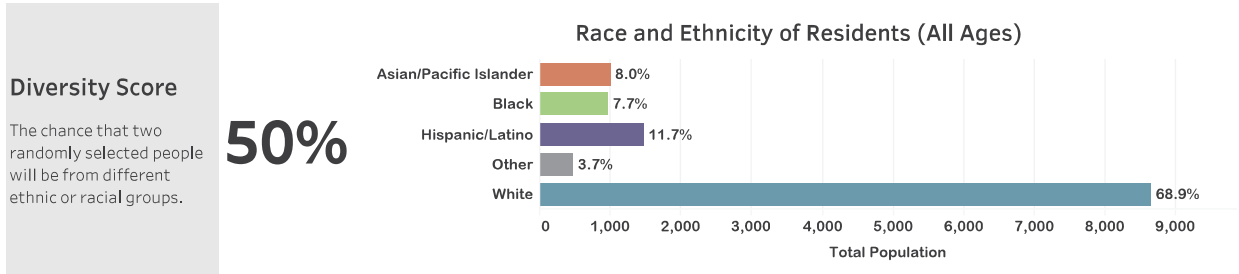

PELHAM

2018 COMMUNITY SNAPSHOT

There are 12,560 residents in the PELHAM School District.

DEMOGRAPHICS

EDUCATION

GPS 4Kids = GPS4Kids Indicator

SOCIOECONOMICS