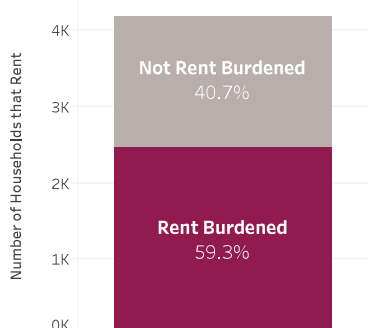

### SOCIOECONOMICS

**Percent of Children and Young Adults considered Poor or Low Income in OSSINING**

**Percentage of Births to Mothers with Late (3rd Trimester) or No Prenatal Care by Zip Code (2012-14)**

Zip Code	Percentage
10510	1.5%
10514	0.5%
10520	1.7%
10546	0.0%
10562	3.4%

**Rent-Burdened Households**  
(spending more than 30% of household income on rent)

**Median Income**

(for families with children under 18)