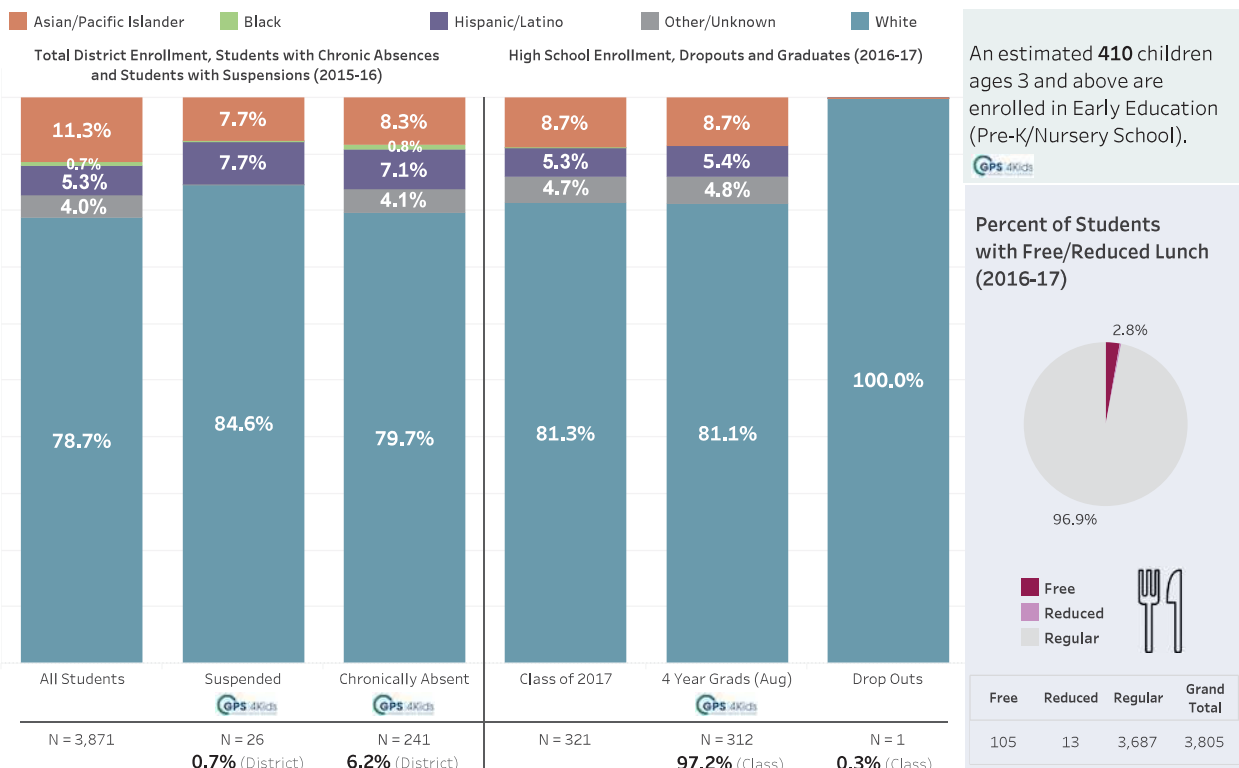

EDUCATION

GPS 4Kids = GPS4Kids Indicator