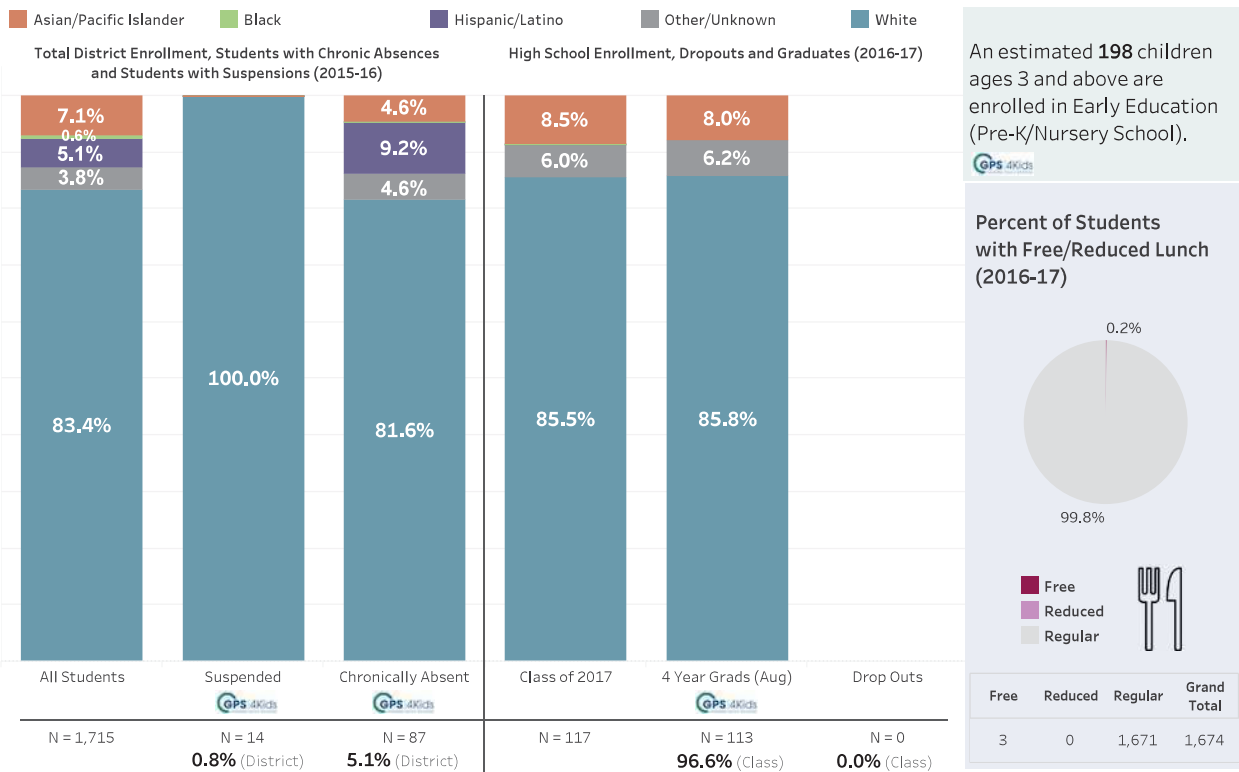

BRONXVILLE

2018 COMMUNITY SNAPSHOT

There are 6,395 residents in the BRONXVILLE School District.

DEMOGRAPHICS

EDUCATION

GPS 4Kids = GPS4Kids Indicator

SOCIOECONOMICS