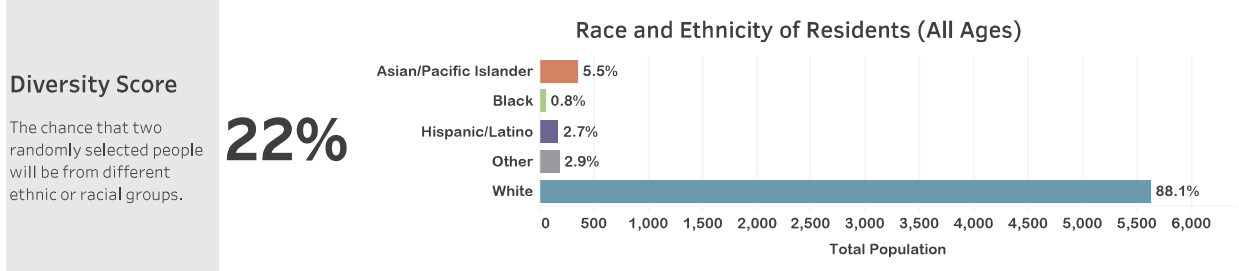

BRONXVILLE

2018 COMMUNITY SNAPSHOT

There are 6,395 residents in the BRONXVILLE School District.

DEMOGRAPHICS

EDUCATION

GPS 4Kids = GPS4Kids Indicator

SOCIOECONOMICS