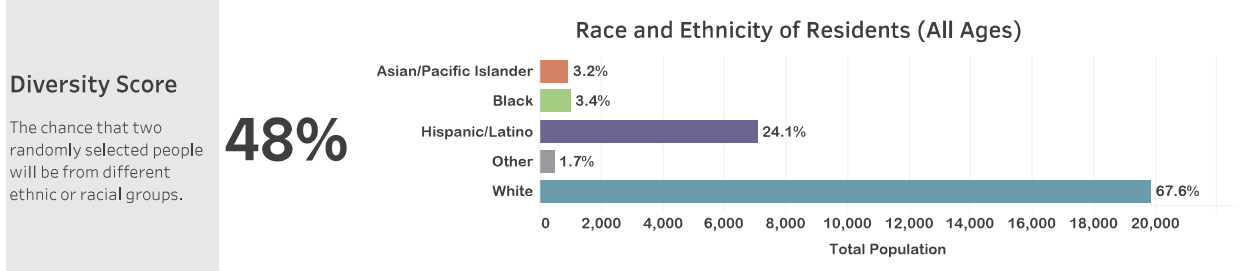

BEDFORD

2018 COMMUNITY SNAPSHOT

There are 29,407 residents in the BEDFORD School District.

DEMOGRAPHICS

EDUCATION

GPS 4Kids = GPS4Kids Indicator

SOCIOECONOMICS