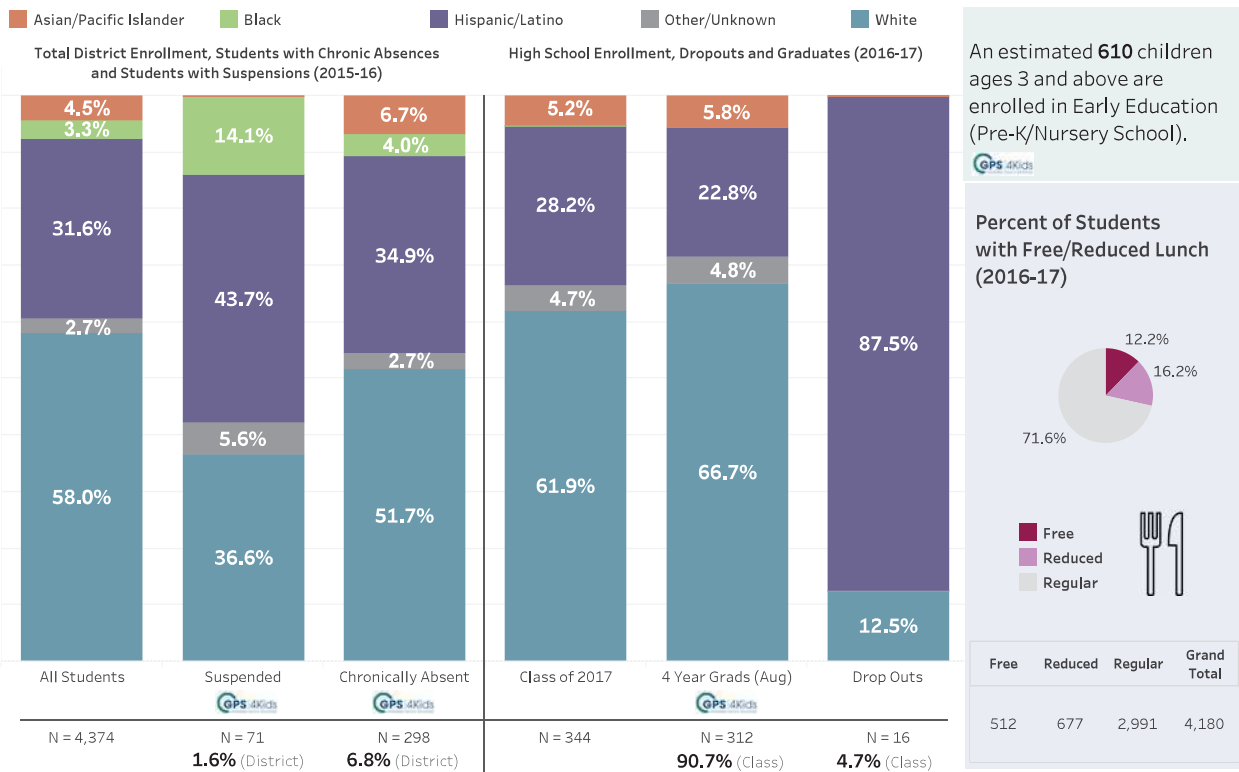

BEDFORD

2018 COMMUNITY SNAPSHOT

There are 29,407 residents in the BEDFORD School District.

DEMOGRAPHICS

EDUCATION

GPS 4Kids = GPS4Kids Indicator

SOCIOECONOMICS