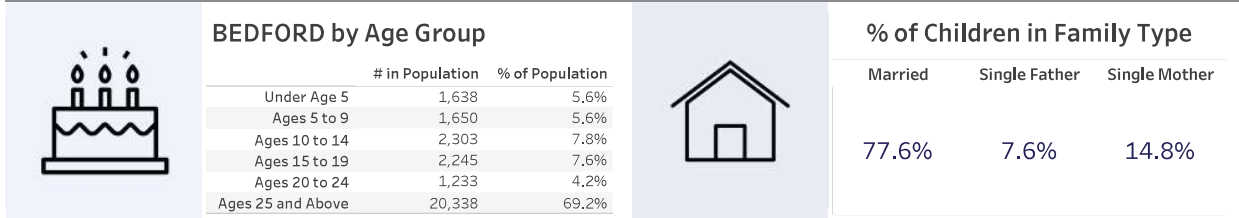

BEDFORD

2018 COMMUNITY SNAPSHOT

There are 29,407 residents in the BEDFORD School District.

DEMOGRAPHICS

EDUCATION

GPS 4Kids = GPS4Kids Indicator

SOCIOECONOMICS